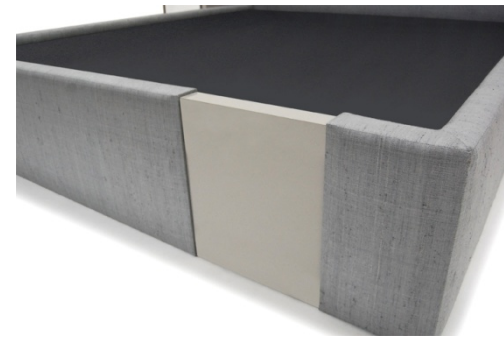

naula

Nocturnal Bed Soho Collection

Dimensions	125"W x 87.5"D (King), Headboard 41"H 109"W x 87.5"D (Queen), Headboard 41"H
Details	Lacquer
Fabric	15.5 yards COM/ 279 Sq. Ft. COL (King) 14.5 yards COM/ 261 Sq. Ft. COL (Queen)
Lead time	6-8 weeks
Price	Upon Request

Custom Options Available